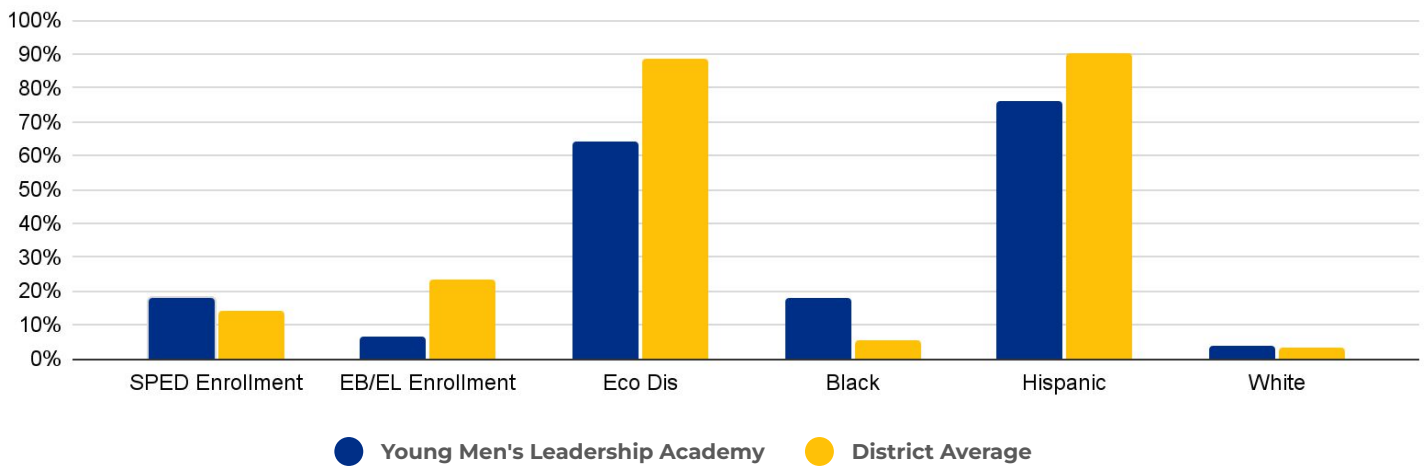

Cost Per Pupil
\$11,243

PRIMARY CRITERIA #3: 2022-23 FACILITY USE

Functional Capacity
662

Facility Usage
50%

Young Men's Leadership Academy

DEMOGRAPHICS

2022 ACADEMIC PERFORMANCE

2022-23 CHOICE IN / CHOICE OUT

BRIEF CRITERIA ANALYSIS

YMLA is a single-gender school, and thus has no suitable sending or receiving school.