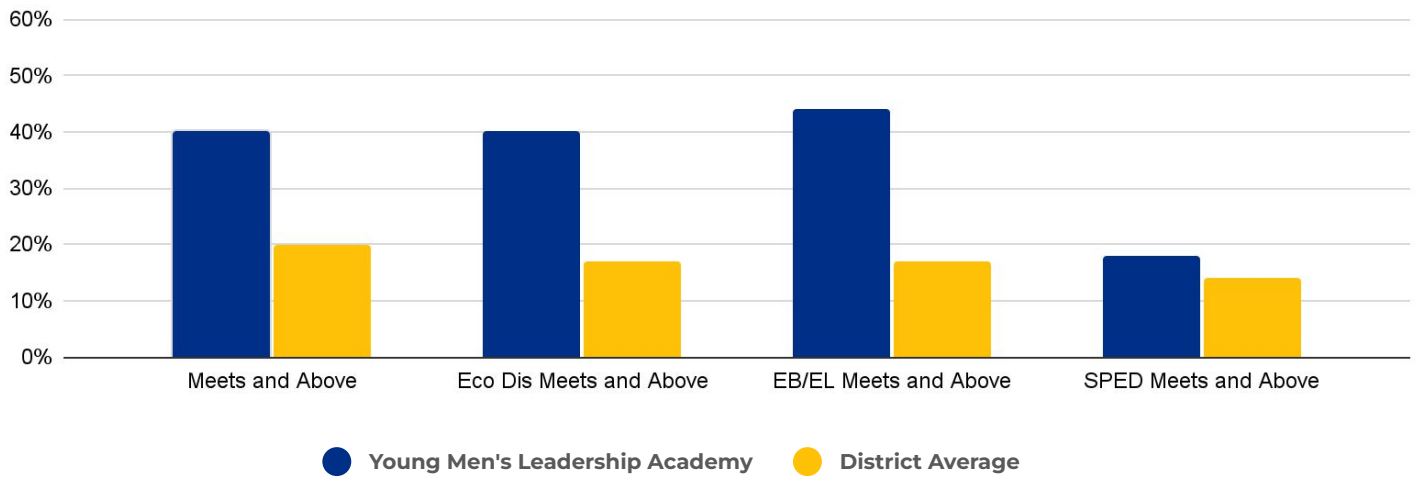

Cost Per Pupil
\$11,243

PRIMARY CRITERIA #3: 2022-23 FACILITY USE

Functional Capacity
662

Facility Usage
50%

Young Men's Leadership Academy

DEMOGRAPHICS

2022 ACADEMIC PERFORMANCE

2022-23 CHOICE IN / CHOICE OUT

BRIEF CRITERIA ANALYSIS

YMLA is a single-gender school, and thus has no suitable sending or receiving school.