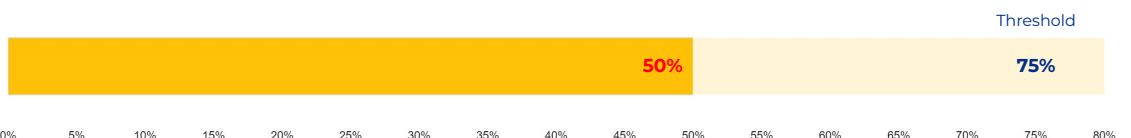

PRIMARY CRITERIA #1: 2022-23 ENROLLMENT

2023 Enrollment
333

Campus Type
Specialty HS

Enrollment Threshold
400

	2018	2019	2020	2021	2022	2023
Total Enrollment:	254	337	367	385	385	333

PRIMARY CRITERIA #2: FACILITY COST PER PUPIL

Cost Per Pupil
\$11,243

PRIMARY CRITERIA #3: 2022-23 FACILITY USE

Functional Capacity
662

Facility Usage
50%

Young Men's Leadership Academy

DEMOGRAPHICS

2022 ACADEMIC PERFORMANCE

2022-23 CHOICE IN / CHOICE OUT