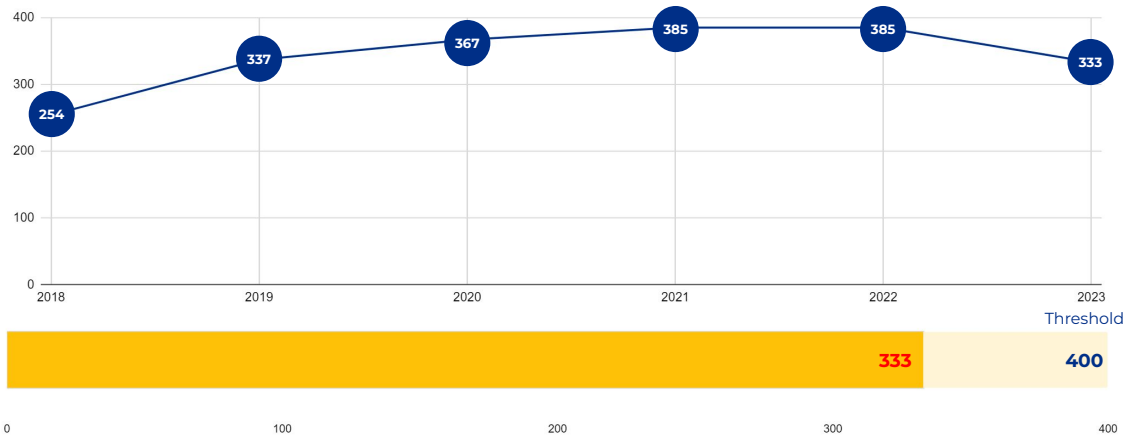

Young Men's Leadership Academy

SCHOOL OVERVIEW

Location:	415 Gabriel San Antonio, TX 78202
Grades:	4-12
Enrollment:	333
Poverty Index:	41%
Trustee/SMD:	Sebastian - District 2
HS Feeder Pattern:	Sam Houston
Recommendation:	<ul style="list-style-type: none"> No rightsizing-related actions make a significant impact on this school.

PRIMARY CRITERIA #1: 2022-23 ENROLLMENT

2023 Enrollment
333

Campus Type
Specialty HS

Enrollment Threshold
400

	2018	2019	2020	2021	2022	2023
Total Enrollment:	254	337	367	385	385	333

PRIMARY CRITERIA #2: FACILITY COST PER PUPIL

Cost Per Pupil
\$11,243

PRIMARY CRITERIA #3: 2022-23 FACILITY USE

Functional Capacity
662

Facility Usage
50%

Young Men's Leadership Academy

DEMOGRAPHICS

2022 ACADEMIC PERFORMANCE

2022-23 CHOICE IN / CHOICE OUT